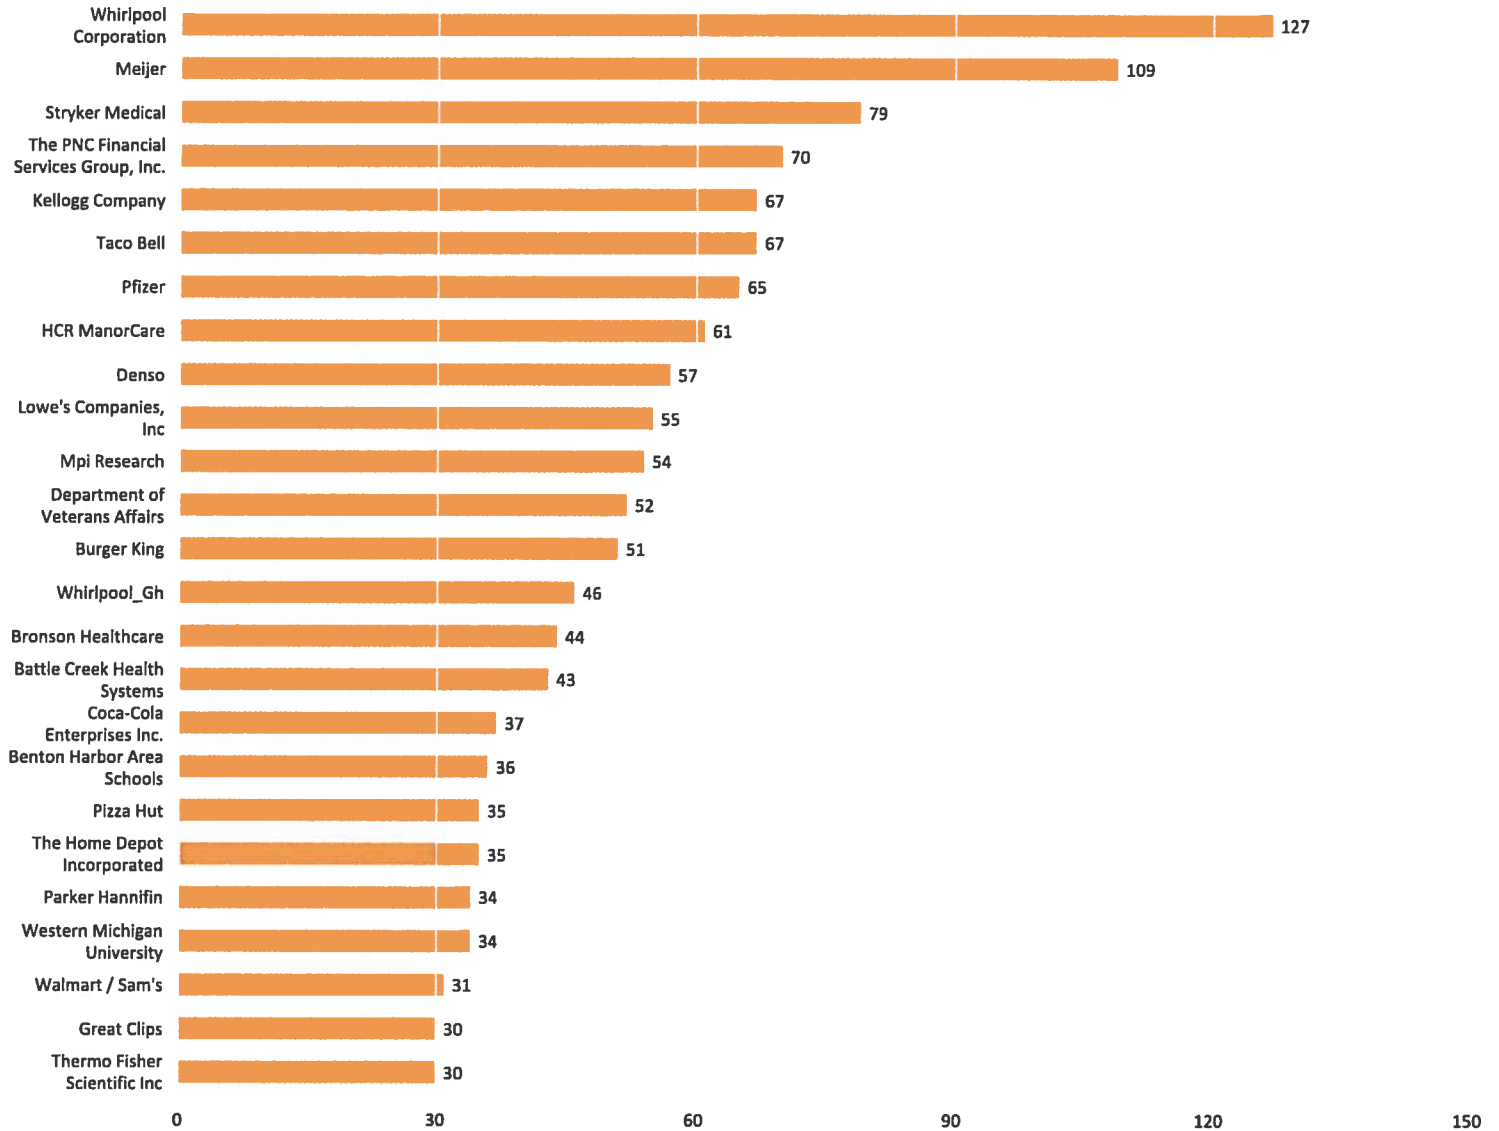

# Report on postings

Jan. 1, 2015 - Feb. 28, 2015 AND ( County : Berrien, MI ✕ OR County : Branch, MI ✕ OR County : Calhoun, MI ✕ OR County : Cass, MI ✕ OR County : Kalamazoo, MI ✕ OR County : Saint joseph, MI ✕ OR County : Van buren, MI ✕ )

## Employers with the most job openings

Jan. 01, 2015 - Feb. 28, 2015

There are 7,735 postings available with the current filters applied.

There are 1,793 unspecified or unclassified postings.