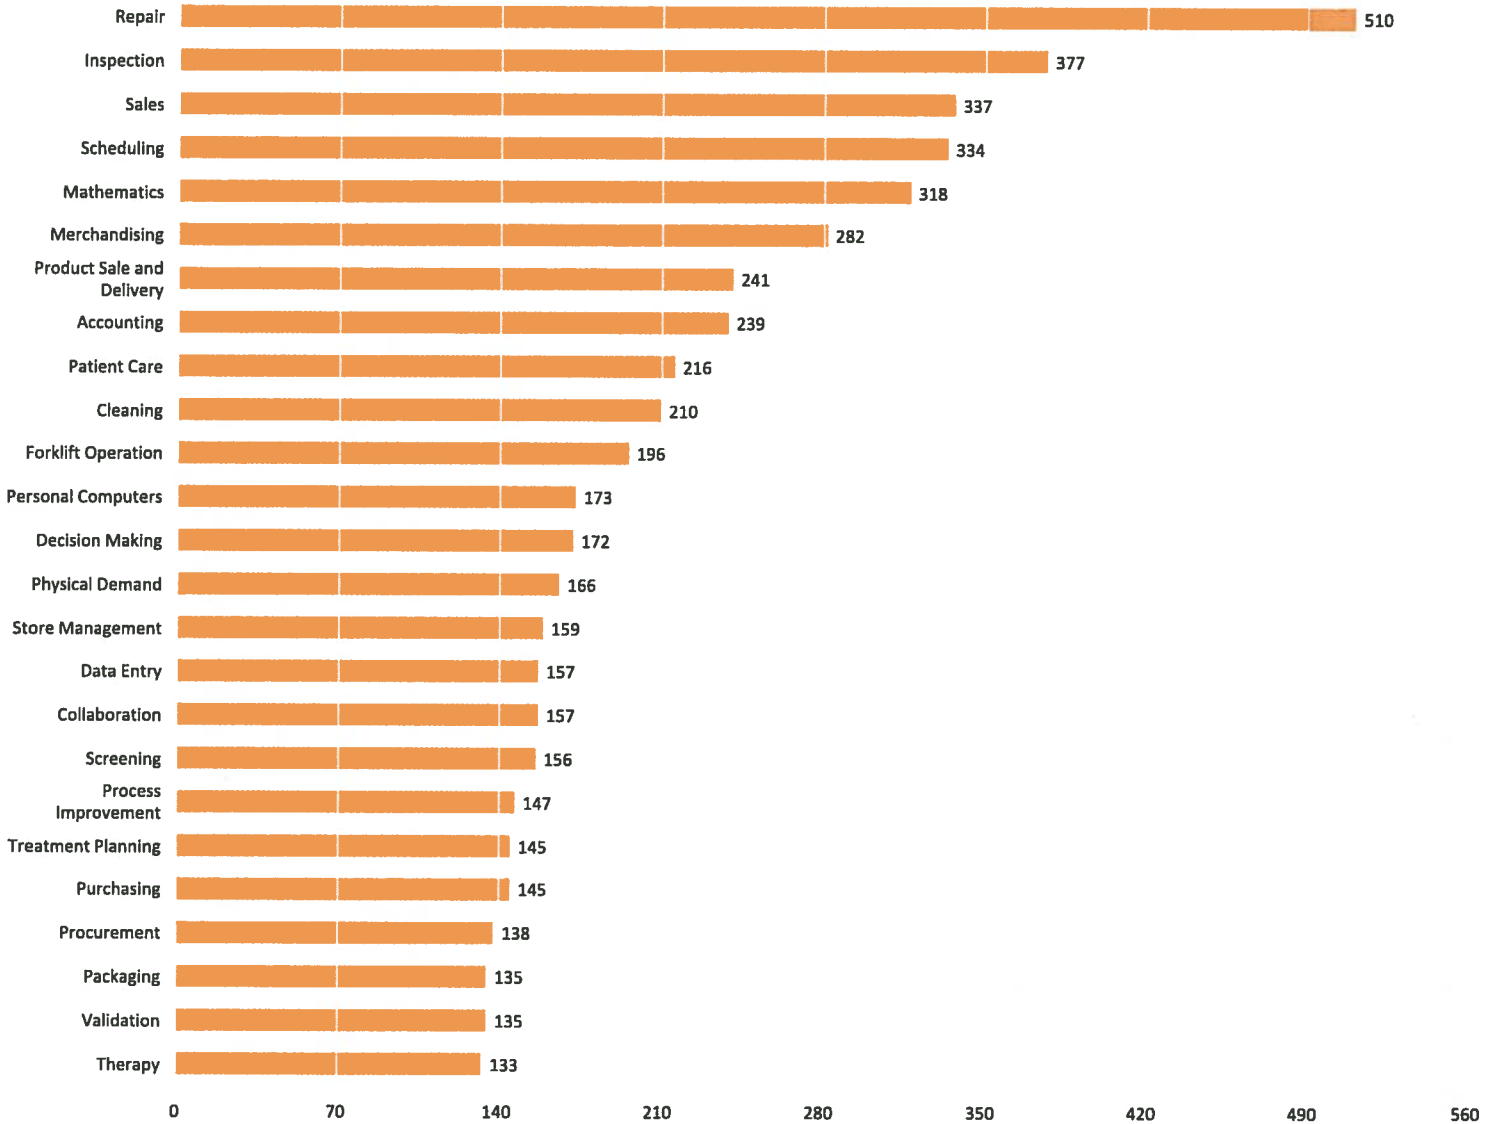

## Employers with the most job openings

Jan. 01, 2015 - Feb. 28, 2015

There are 7,735 postings available with the current filters applied.

There are 1,793 unspecified or unclassified postings.

# Report on postings

Jan. 1, 2015 - Feb. 28, 2015 AND ( County : Berrien, MI ✕ OR County : Branch, MI ✕ OR County : Calhoun, MI ✕ OR County : Cass, MI ✕ OR County : Kalamazoo, MI ✕ OR County : Saint joseph, MI ✕ OR County : Van buren, MI ✕ )

## Skills in greatest demand

Jan. 01, 2015 - Feb. 28, 2015

There are 7,735 postings available with the current filters applied.

There are 2,825 unspecified or unclassified postings.

## Top detailed occupations

Jan. 01, 2015 - Feb. 28, 2015

There are 7,735 postings available with the current filters applied.

There are 96 unspecified or unclassified postings.